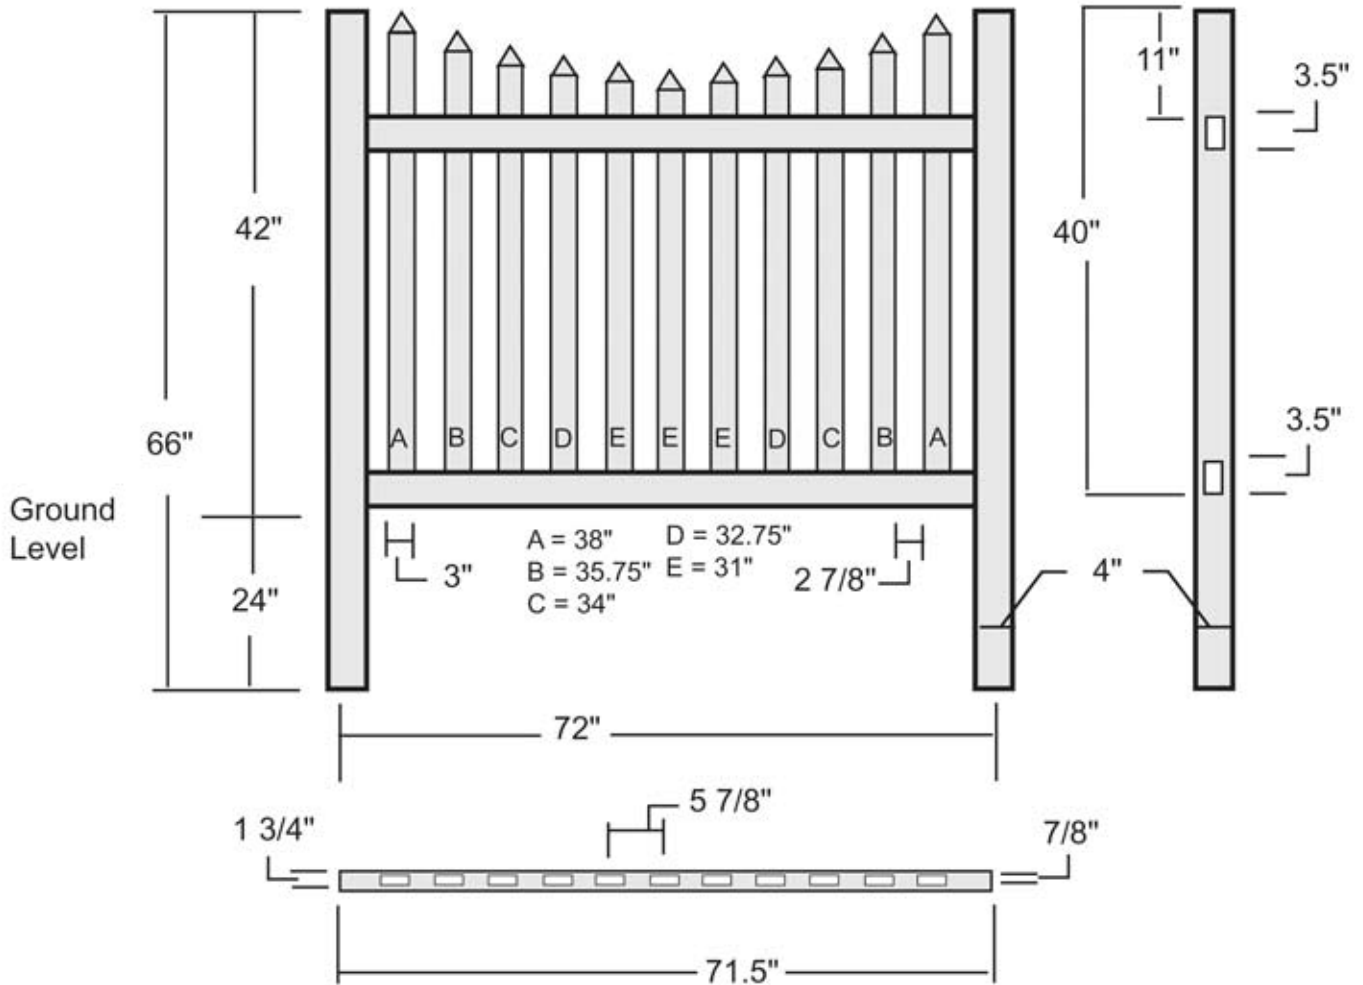

# Classic Picket 42"

QTY	Description
11	7/8" x 3" pickets
2	1 3/4" x 3 1/2" x 71.5" rails
1	4" x 4" post
1	pyramid cap