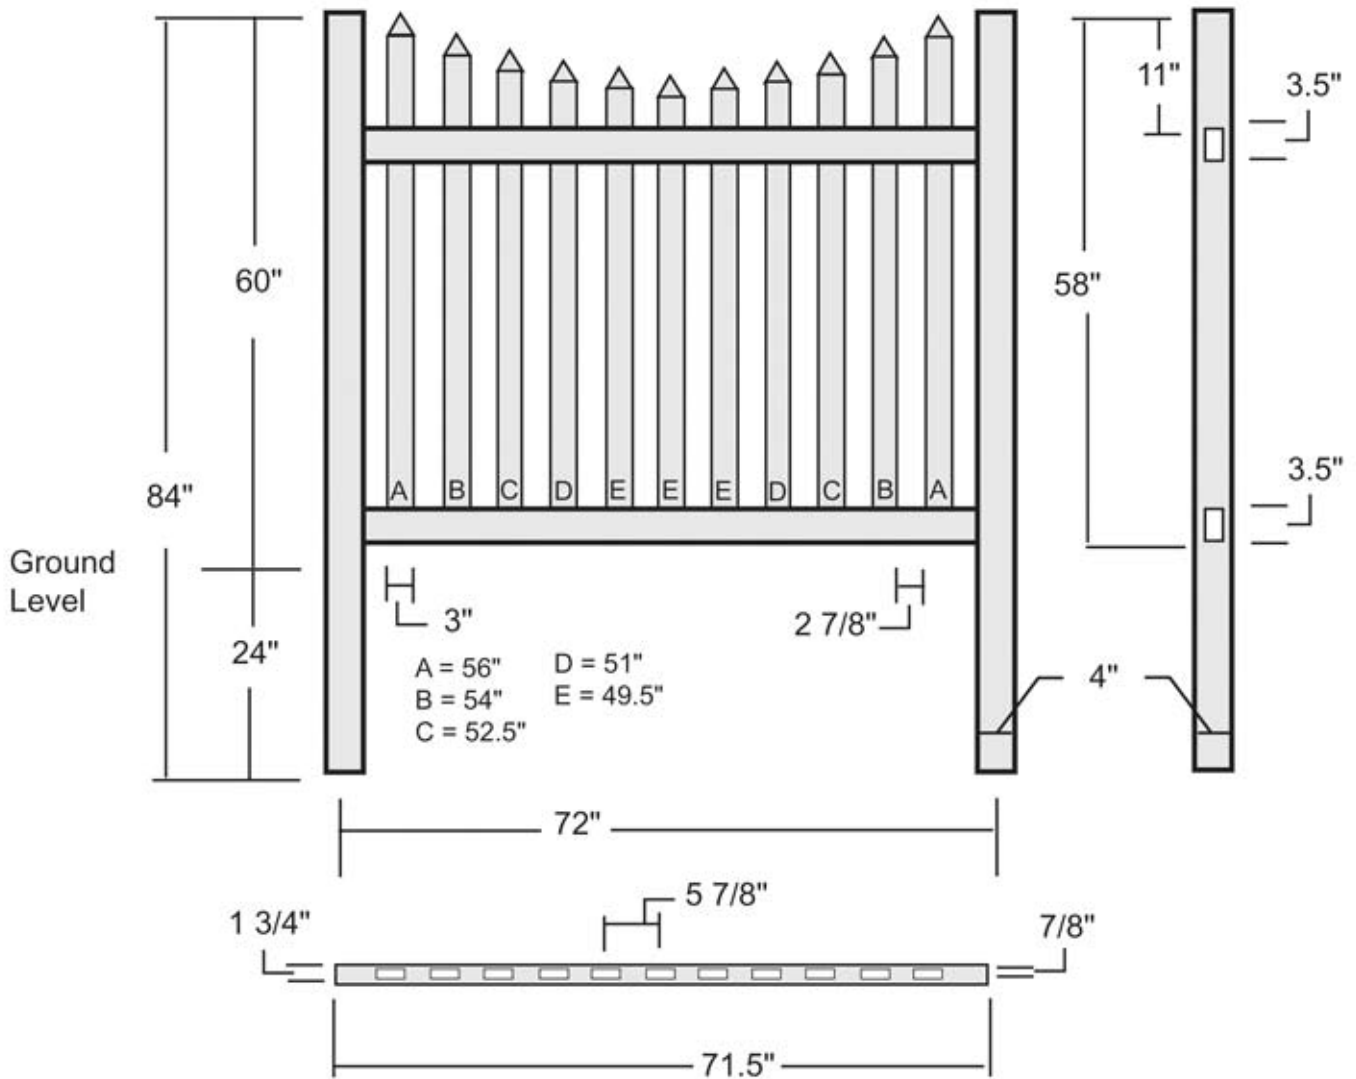

Classic Picket 60"

QTY	Description
11	7/8" x 3" pickets
2	1 3/4" x 3 1/2" x 71.5" rails
1	4" x 4" post
1	pyramid cap