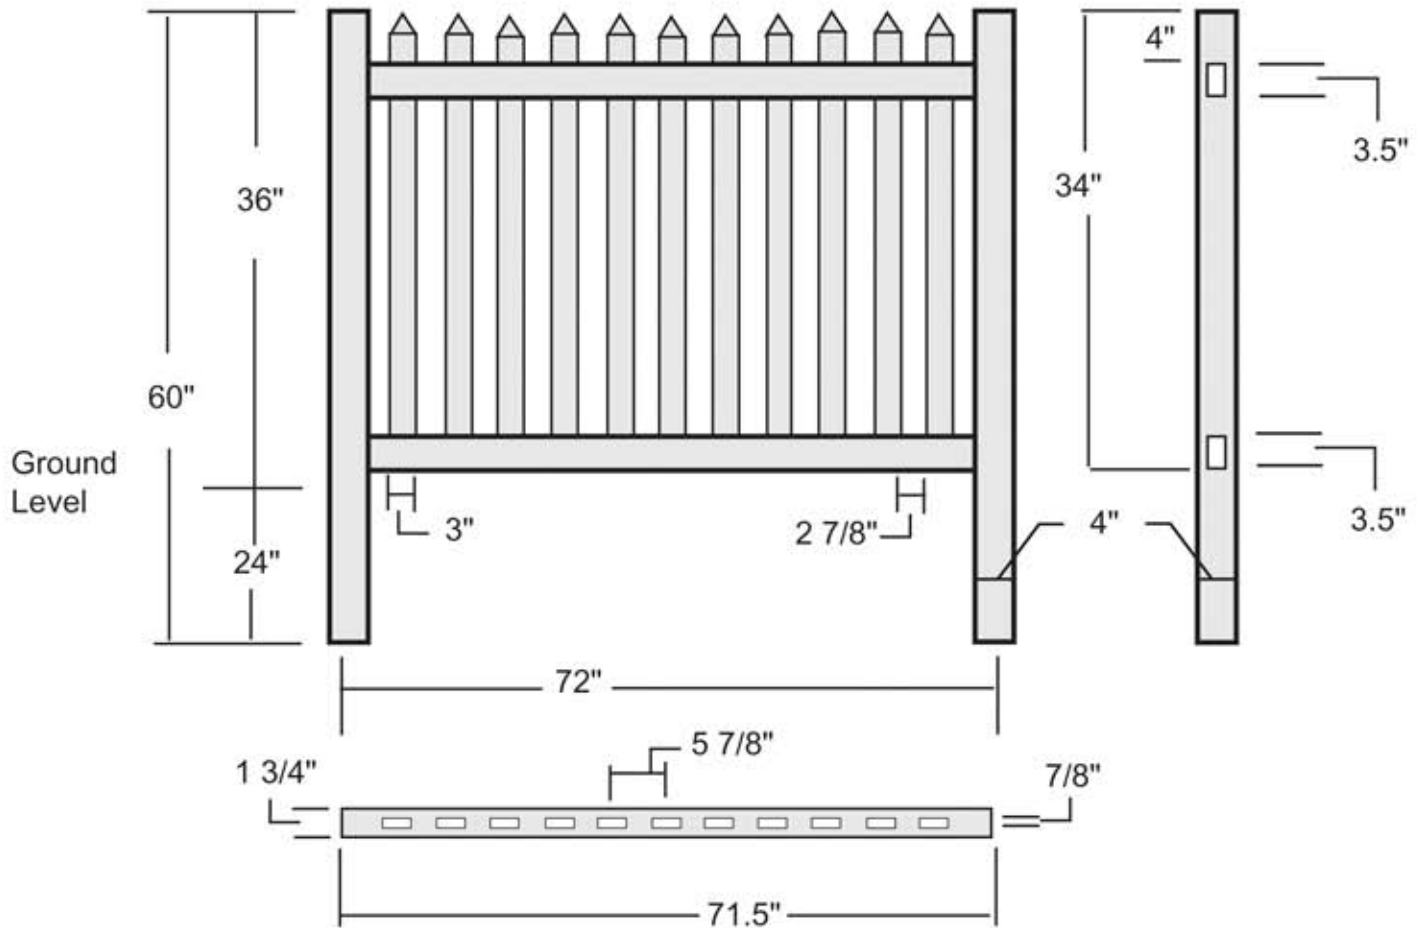

Traditional Picket 36"

QTY	Description
11	7/8" x 3" x 32" pickets
2	1 3/4" x 3 1/2" x 71.5" rails
1	4" x 4" post
1	pyramid cap