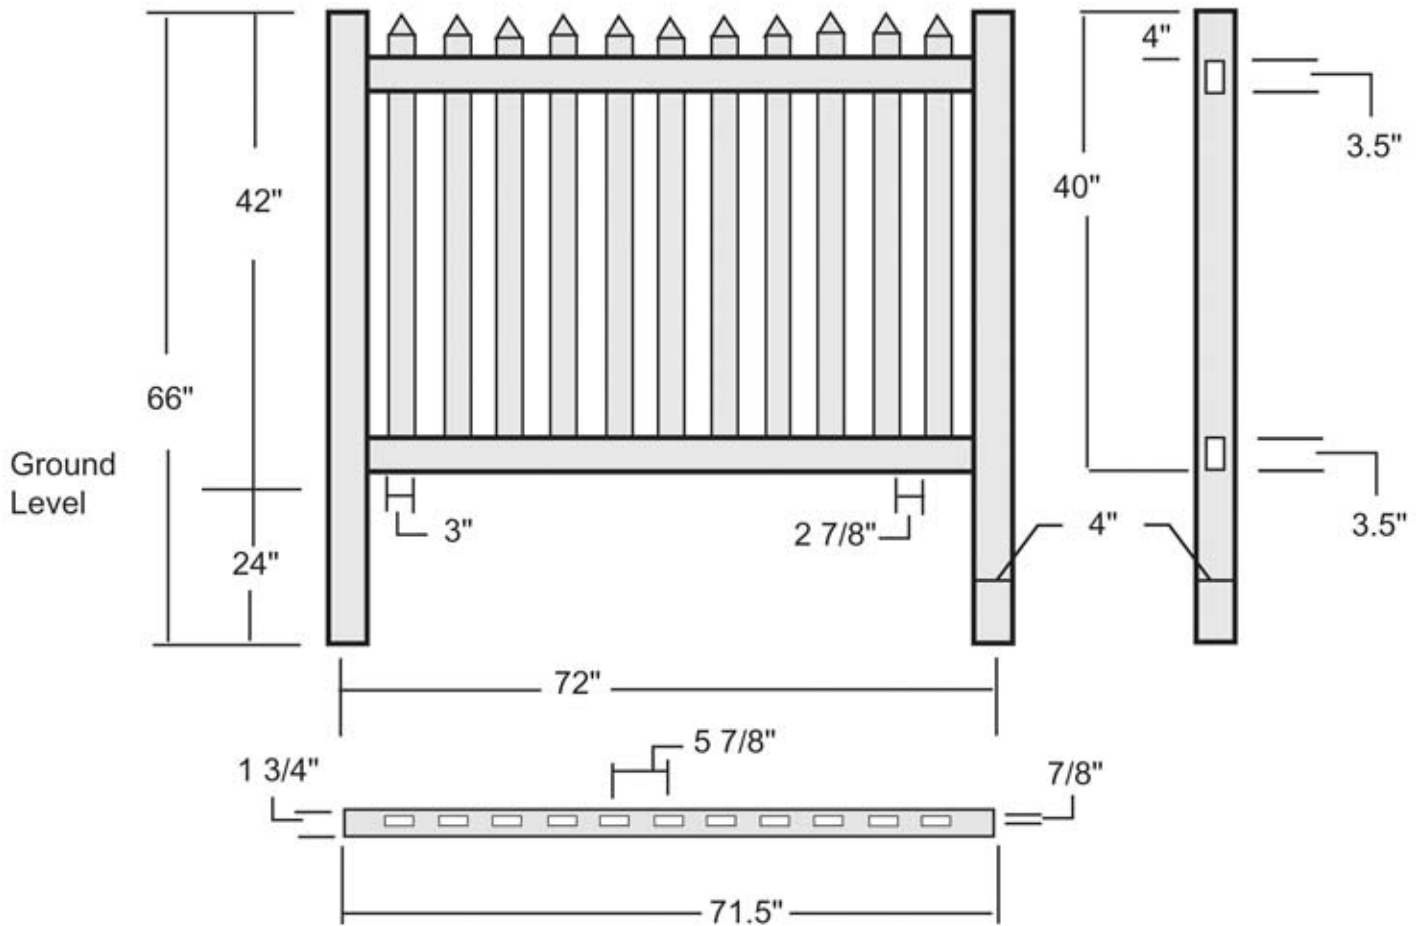

# Traditional Picket 42"

QTY	Description
11	7/8" x 3" x 38" pickets
2	1 3/4" x 3 1/2" x 71.5" rails
1	4" x 4" post
1	pyramid cap