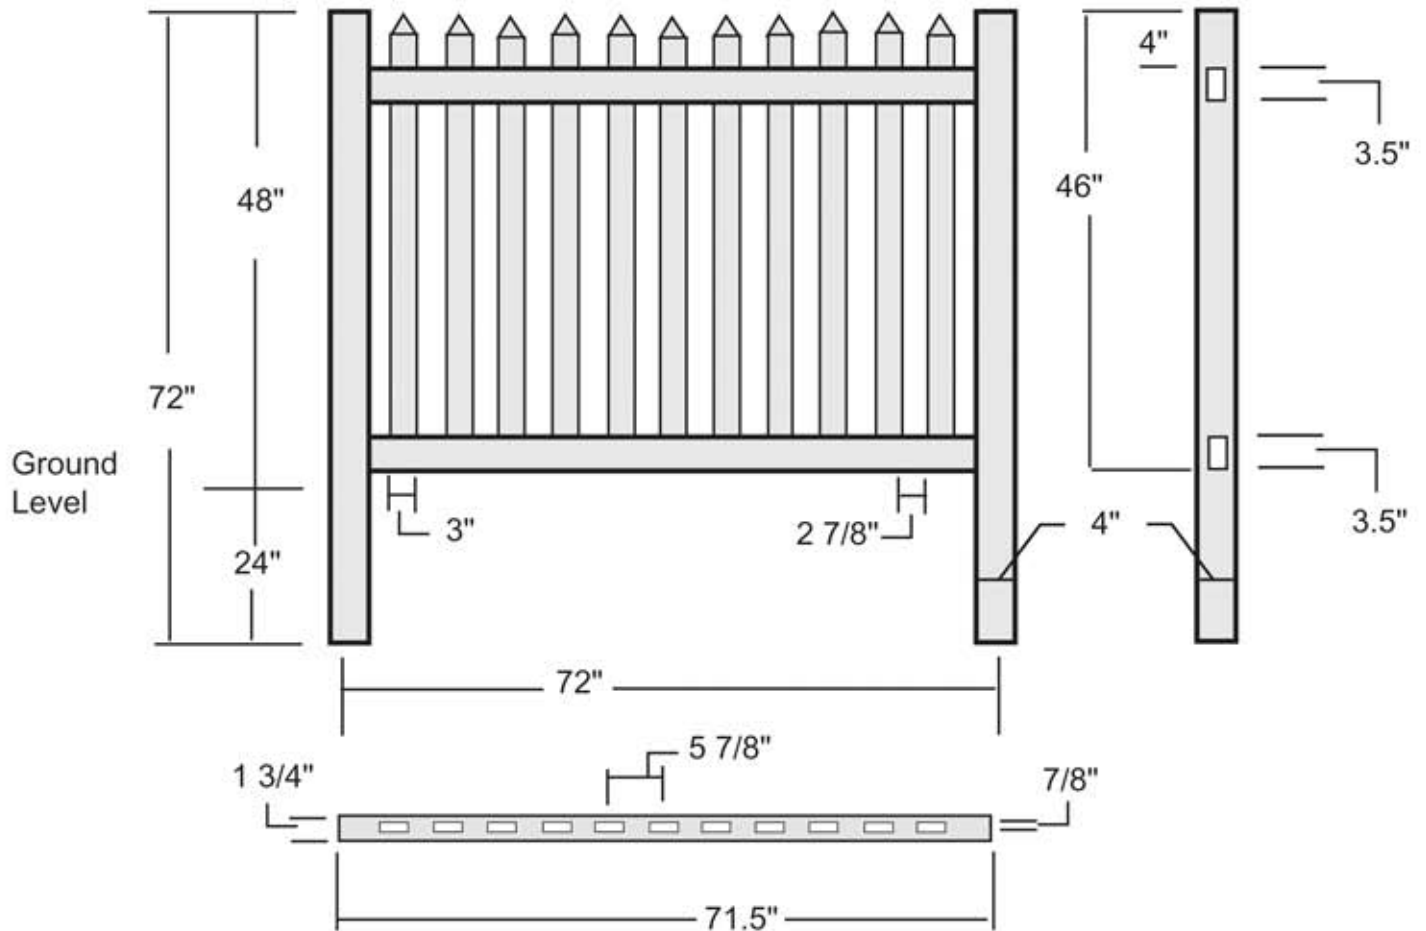

Traditional Picket 48"

QTY	Description
11	7/8" x 3" x 44" pickets
2	1 3/4" x 3 1/2" x 71.5" rails
1	4" x 4" post
1	pyramid cap